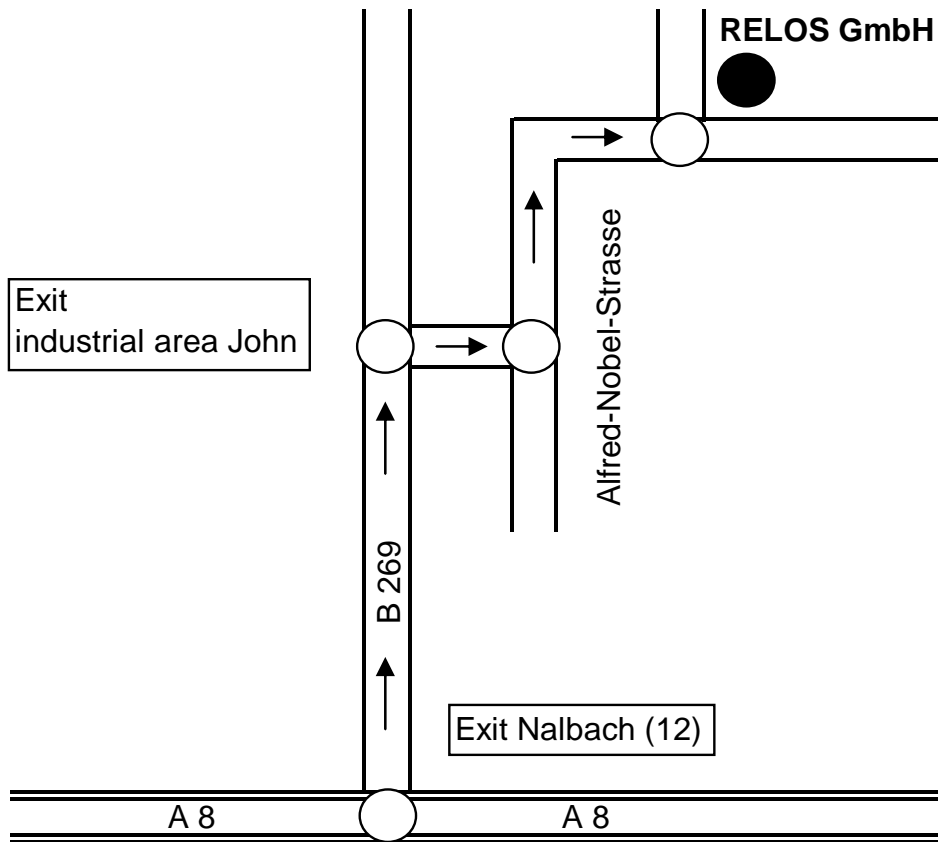

**RELOS GmbH, Alfred-Nobel-Strasse 9, 66793 Saarwellingen**

- leave motorway A 8 at exit Nalbach
- follow federal road B 269 towards Nalbach for 3 km
- at exit industrial area John turn right
- after 100 m turn left into Alfred-Nobel-Strasse
- after 400 m at the left hand side you can see our office